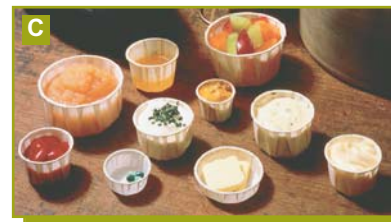

19510505 E504BLK 4 oz., Black, Cups & Lids 500/cs.

Plastic Soufflé Cups & Lids/Plastic Cold Cups & Lids

A. SOUFFLE CUPS

PACTIV

Pactiv soufflé cups, offered in a variety of sizes, are available in either black or translucent white crack-resistant resin. The clear snap fit lids remain securely closed even when stacked and help servers quickly identify a cup's contents.